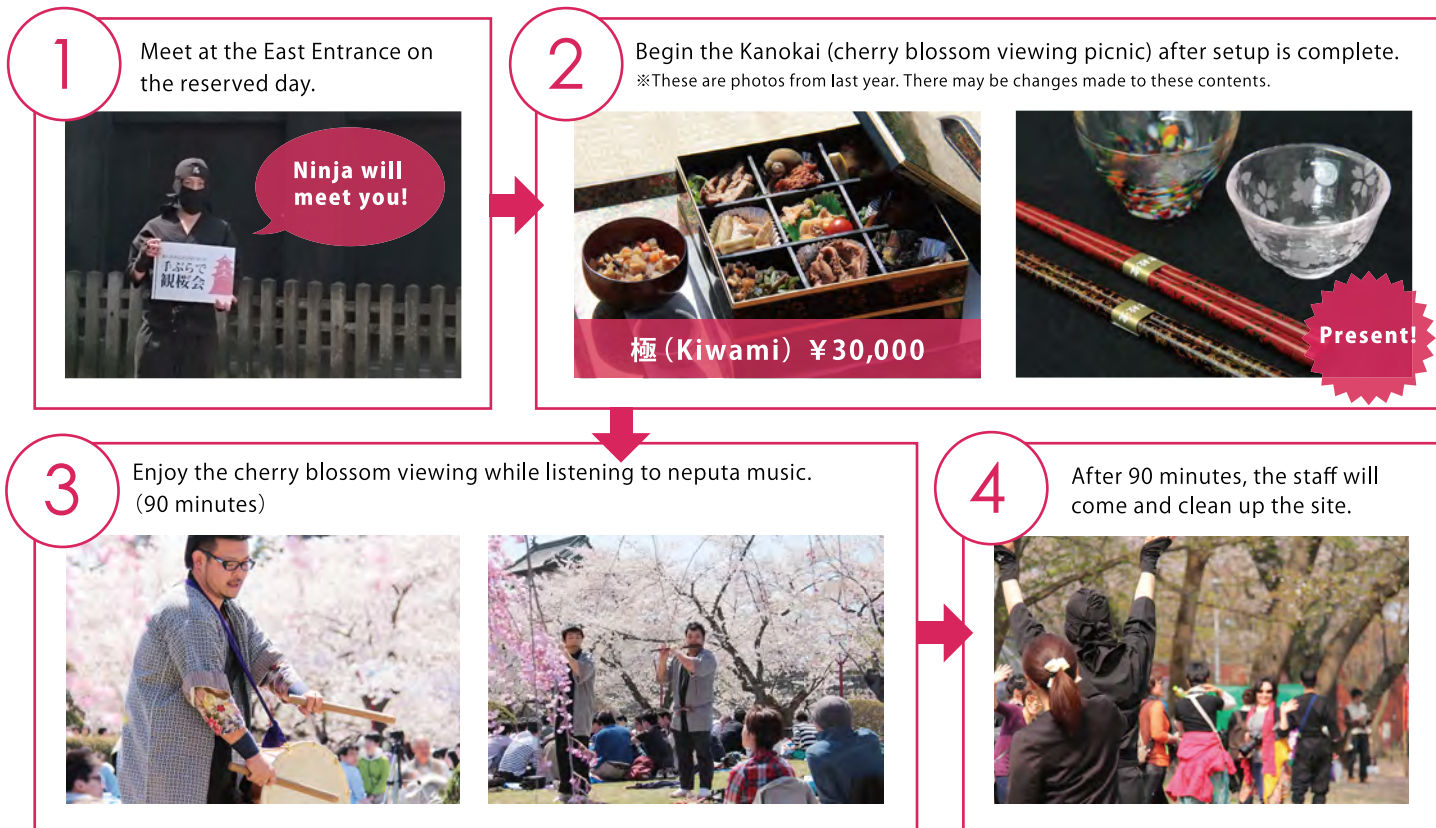

Picnic Details

Dates	Tuesday April 23rd , 2019 ~ Friday May 3rd, 2019
Time	12:00 p.m. ~ 1:30 p.m. (90 minutes) ※Please notify the staff if leaving early.
What to Bring	Nothing
Service Included	Special box lunch, drinks, picnic sheets, and set up/clean up, A special performance for each participating group by Neputa musicians
Fees	¥ 30,000 per person (2 or more people per group. Payment must be done in advance by bank transfer or Paypal.)

Schedule

⚠ Point to Notice Please place your order after reading and agreeing with the notes.

- Please be aware and understand that depending on the weather, the cherry trees may not be in bloom on the designated dates.
- In case of rain, we will prepare an indoor site by Hirosaki Park. Please note, however, the site will be shared with other groups.
- If it rains, the musical performance will be cancelled.
- We take no responsibility for any trouble or accidents that occur during the picnic.
- The pictures on this flier are from previous years and do not guarantee the service provided this year. Additionally, the boxed lunch and drinks may be slightly different due to seasonal changes.
- Please arrive on the designated time.
- For more information, please refer to the following link.

Reservations & Payment

Reservations	Until 04/05/2019 (Friday)
Payment	Must be completed by 04/12/2019 (Friday)

※Reservations will be cancelled if payment is not completed on time.

Cancellation

Cancellation must be notified at least **five days in advance**. We will refund the total amount minus any banking fees incurred.

For cancellations less than four days in advance, no refund can be made.

Five days in advance	Cancellation charge is not applicable
Less than four days in advance	No refund can be made

Inquiries and Reservations <https://sakura.hirosakipark.jp/en>

Host

Consis Co., Ltd.

38-1 Hyakkokumachi, Hirosaki-shi, Aomori 036-8035
TEL: +81-172-34-9710 FAX: +81-172-26-7410

Co-host

TABISUKE